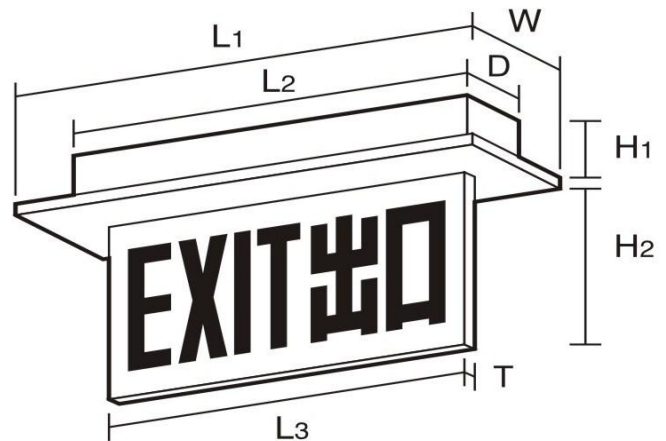

JXP14SNH3-Elite

***JOHNSON"ELITE series are used spring to lock in the box or screws to fix with the box. It depends on the clients needs.