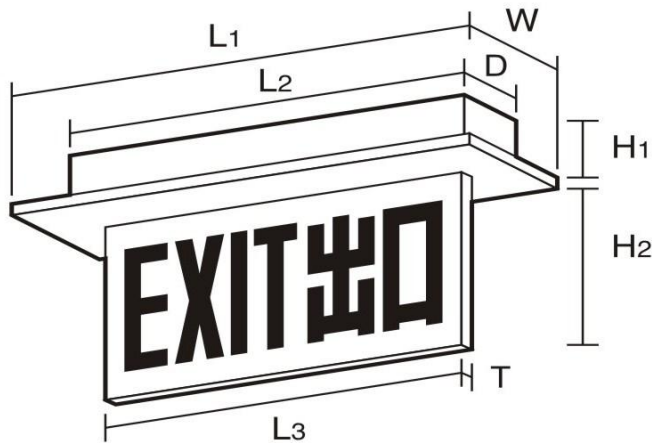

**ELITE  
T8 Series**

"JOHNSON" - ELITE series, Emergency Exit / Directional Plate which is installed inside the false ceiling. Designed for easy installation and maintenance. By apply a force, the Perspex attached to the bottom cover of the fitting is easily pull down from the body of the fixture. Maintained type.

Options : Sealed Ni-MH High Temp. Rechargeable Battery will be available on request.

: Clients can choose 30% or 50% lumen output when mains fail.

JXP10SN2-Elite, 1x10W emergency EXIT sign plate, white letters/characters on green background.

JXP10SNH3-Elite, c/w NI-MH rechargeable battery.

JXP20SN2-Elite, 1x18W emergency EXIT sign plate, green L/C on white background.

JXP20SNH2-Elite-D, 1x18W emergency sign plate, white escape route sign with left directional arrow on green, c/w NI-MH rechargeable battery.